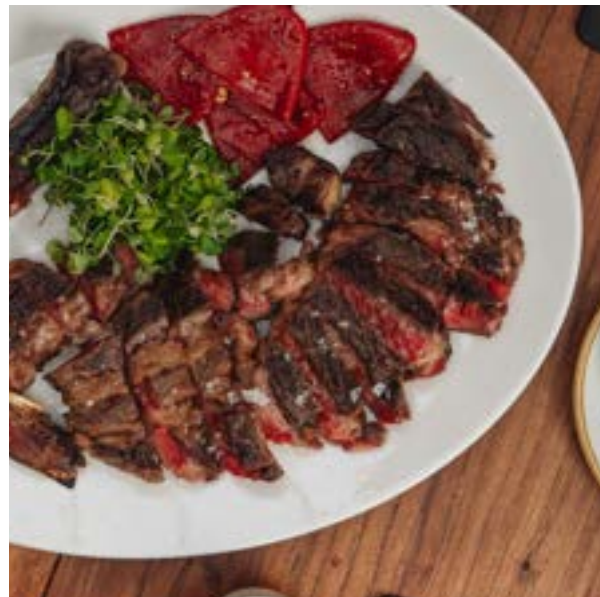

OUR FOOD

Our Executive Chef, Nacho de Campo, uses top quality, seasonal ingredients to create bold, fresh and exciting tapas. We use the finest local and Spanish produce, and cook our meats on an authentic Basque Country grill.

Our specialities also include the finest Spanish charcutería and hand carved jamón.

From canapés to full sit down meals, we cater for all occasions and dietary needs. Speak with one of our Events Team and have a tailored menu designed for your special occasion.

@CAMINOLONDON
CAMINO.UK.COM